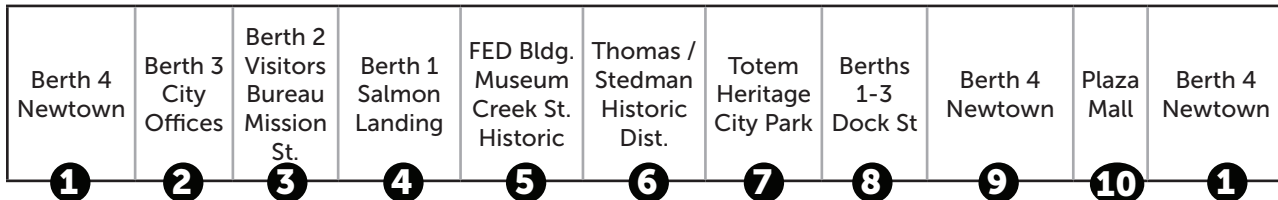

GREEN LINE LOOP

NOT OFFERED SUN FRI & SAT NIGHTS ONLY

Library	High School	Plaza Mall	Ferries Post Office	Walmart Shoreline	Airport Ferries Post Office	Fairview Hill Rd.	High School	Plaza Mall	Downtown Cruise Ships Berths 1-4	Federal Building	Library & Rec Center
6:10				5:40	5:45	5:49	5:52	6:00	6:04	6:06	6:12
6:12	6:15	6:17	6:25	6:40	6:45	6:49	6:52	7:00	7:04	7:06	7:12
7:12	7:15	7:17	7:25	7:40	7:45	7:49	7:52	8:00	8:04	8:06	8:12
8:12	8:15	8:17	8:25	8:40	8:45	8:49	8:52	9:00	9:04	9:06	9:12
9:12	9:15	9:17	9:25	9:40	9:45	9:49	9:52	10:00	10:04	10:06	10:12
10:12	10:15	10:17	10:25	10:40	10:45	10:49	10:52	11:00	11:04	11:06	11:12
11:12	11:15	11:17	11:25	11:40	11:45	11:49	11:52	12:00	12:04	12:06	12:12
12:12	12:15	12:17	12:25	12:40	12:45	12:49	12:52	1:00	1:04	1:06	1:12
1:12	1:15	1:17	1:25	1:40	1:45	1:49	1:52	2:00	2:04	2:06	2:12
2:12	2:15	2:17	2:25	2:40	2:45	2:49	2:52	3:00	3:04	3:06	3:12
3:12	3:15	3:17	3:25	3:40	3:45	3:49	3:52	4:00	4:04	4:06	4:12
4:12	4:15	4:17	4:25	4:40	4:45	4:49	4:52	5:00	5:04	5:06	5:12
5:12	5:15	5:17	5:25	5:40	5:45	5:49	5:52	6:00	6:04	6:06	6:12
6:12	6:15	6:17	6:25	6:40	6:45	6:49	6:52	7:00	7:04	7:06	7:12
7:12	7:15	7:17	7:25	7:40	7:45	7:49	7:52	8:00	8:04	8:06	8:12
8:12	8:15	8:17	8:25	8:40	8:45	8:49	8:52	9:00	9:04	9:06	9:12
9:12	9:15	9:17	9:25	9:40	9:45	9:49	9:52	10:00	10:15 end		
SPECIAL LATE RUN: 11:04							11:10	11:12			11:15

BOLD TEXT = PM All times listed are departure times unless otherwise noted, please be at the bus stop early

FREE DOWNTOWN SHUTTLE LOOP: 7 DAYS A WEEK DURING THE SUMMER

ROUTE MAP & TIME TABLE

GREEN LINE: CITY LOOP
 SILVER LINE: BOROUGH / CITY LOOP
 FREE SHUTTLE: DOWNTOWN LOOP
 FRIDAY & SATURDAY EVENING SERVICE
 CLOVER PASS / ROOSEVELT DAILY COMMUTER